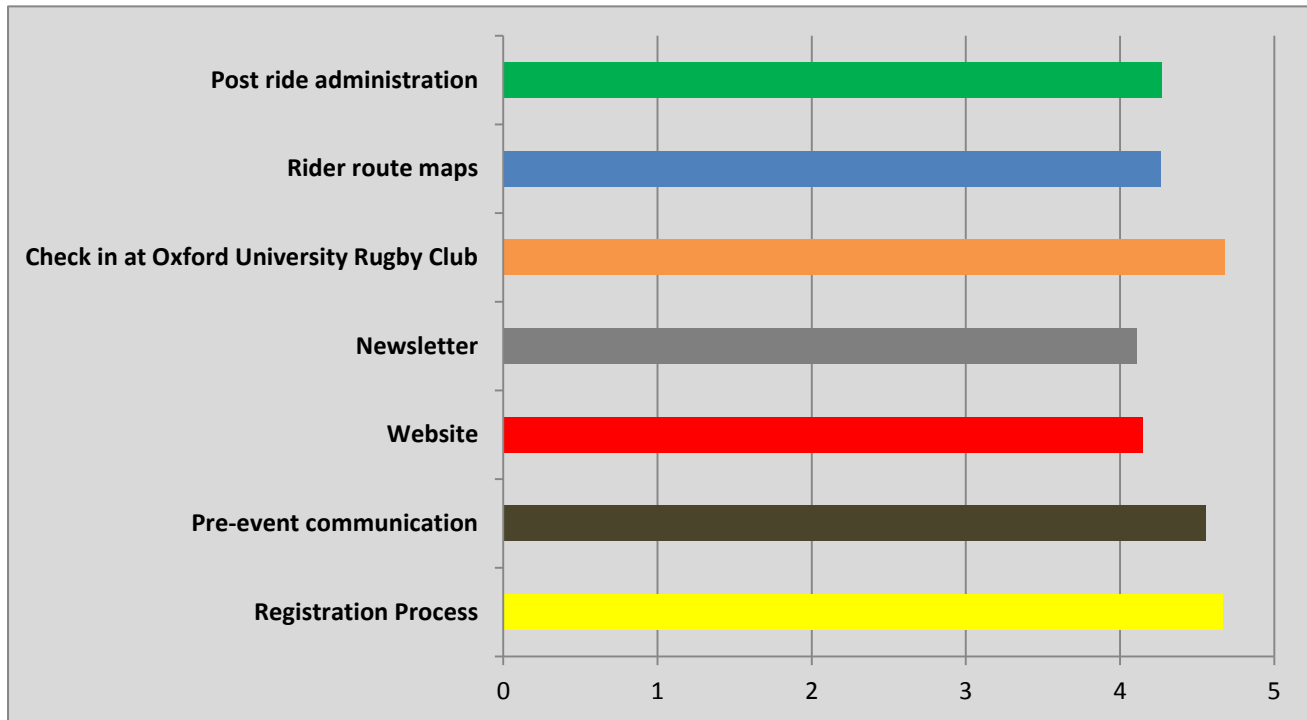

## 2017 Bike Oxford Rider Feedback

The results from our 2017 Bike Oxford Rider Survey are summarised below.

### EVENT ADMIN

In the following graph, the rating scales are:

1 – Poor      2 – Weak      3 – Satisfactory      4 - Good      5 – Very Good

### EVENT DAY

In the following graph, the rating scales are:

1 – Poor      2 – Weak      3 – Satisfactory      4 - Good      5 – Very Good