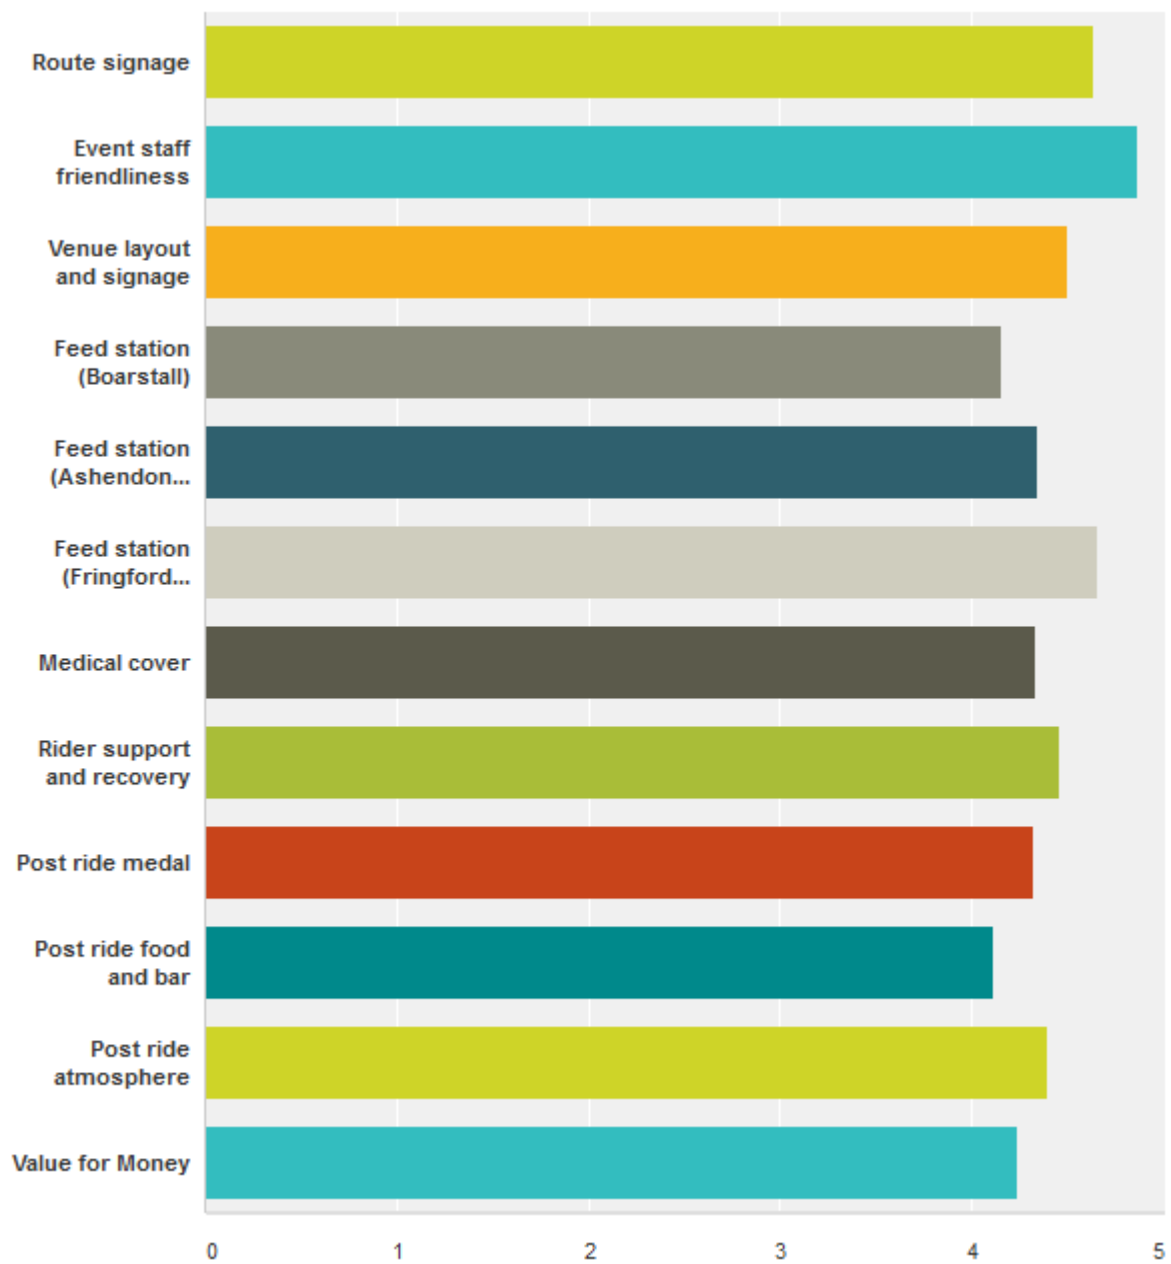

Bike Oxford 2016 Rider Feedback

The results from our Bike Oxford 2016 rider survey are summarised below.

EVENT ADMIN

In the following graph, the rating scales are:

1 – Poor 2 - Weak 3 – Satisfactory 4 – Good 5 – Very Good

Please rate the Bike Oxford event administration by selecting a response for each area

EVENT DAY

In the following graph, the rating scales are:

1 – Poor 2 - Weak 3 – Satisfactory 4 – Good 5 – Very Good

Please rate the Bike Oxford ride by selecting a response for each element of the event

RIDE DIFFICULTY

How demanding did you find your ride?