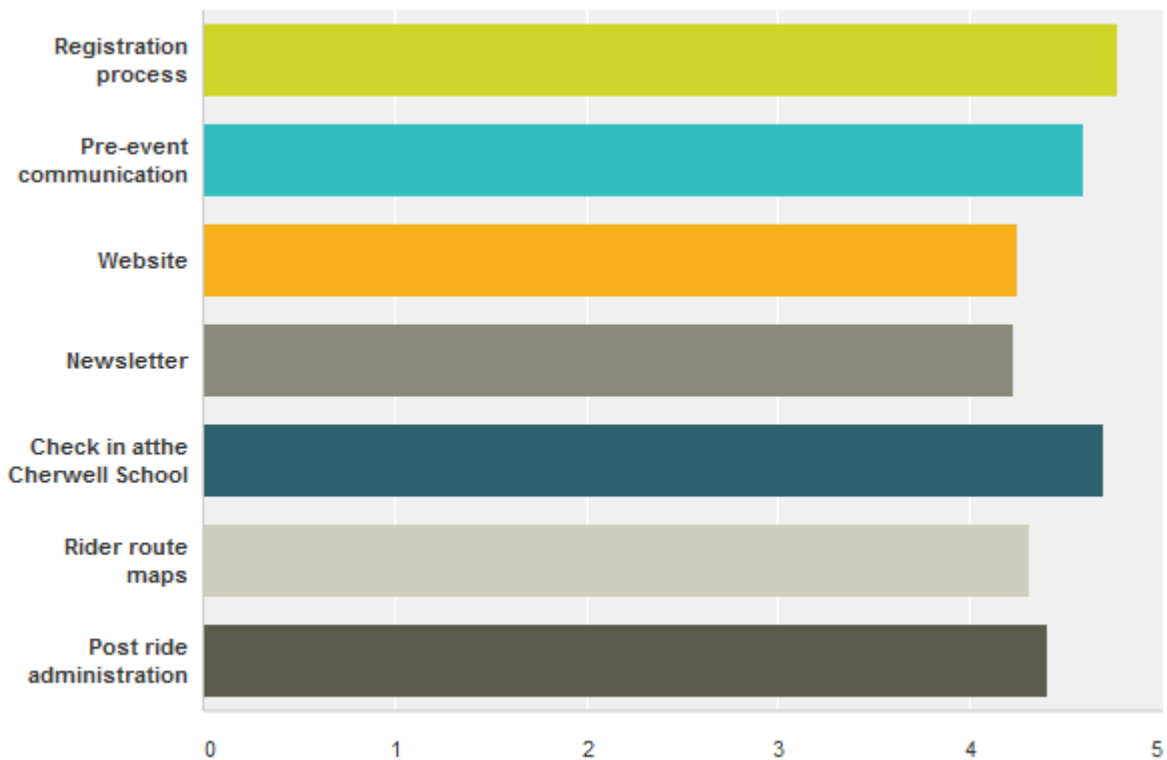

Bike Oxford 2016 Rider Feedback

The results from our Bike Oxford 2016 rider survey are summarised below.

EVENT ADMIN

In the following graph, the rating scales are:

1 – Poor 2 - Weak 3 – Satisfactory 4 – Good 5 – Very Good

Please rate the Bike Oxford event administration by selecting a response for each area

EVENT DAY

In the following graph, the rating scales are:

1 – Poor 2 - Weak 3 – Satisfactory 4 – Good 5 – Very Good

Please rate the Bike Oxford ride by selecting a response for each element of the event

RIDE DIFFICULTY

How demanding did you find your ride?